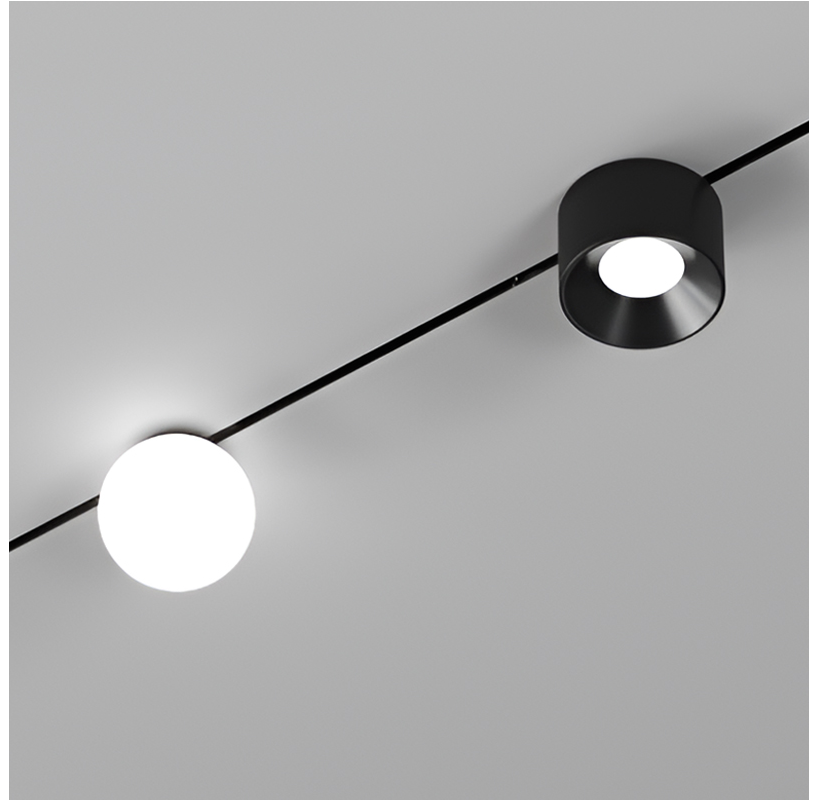

Light Distribution: Direct _____
 Diffuser: PMMA - Opal _____

ELECTRICAL

Dimming: Non-Dimmable / 0-10V Dimming _____

LED

OPTICAL

Beam Angle: 96 _____
 Adjustability: Fixed _____

RATINGS AND CERTIFICATIONS

Certified By: CSA Certified to UL and CSA Standards _____
 IP rating: IP20 _____