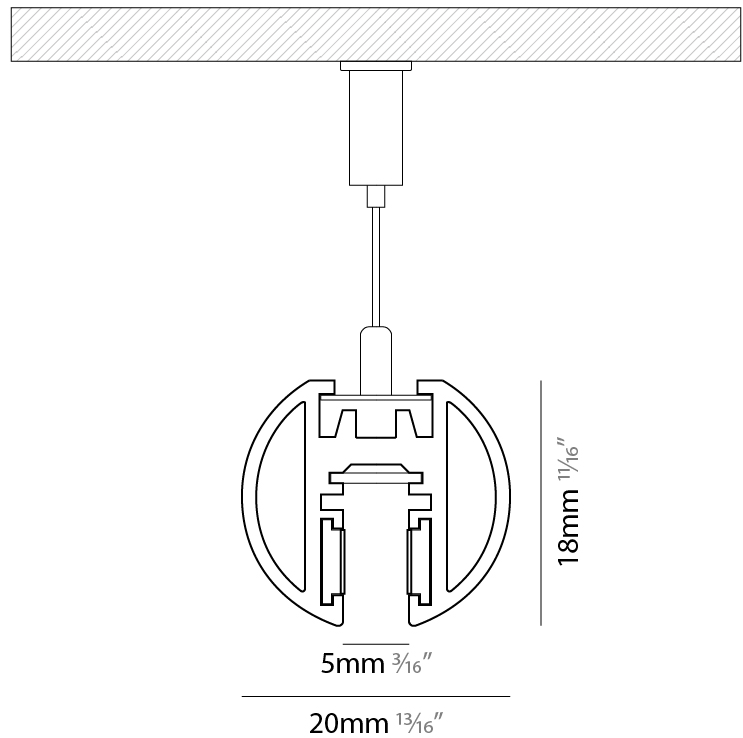

ELECTRICAL

Dimming: Non-Dimmable / 0-10V Dimming _____

LED

OPTICAL
 Beam Angle: 96 _____
 Adjustability: Fixed _____

RATINGS AND CERTIFICATIONS

Certified By: CSA Certified to UL and CSA Standards _____
 IP rating: IP20 _____