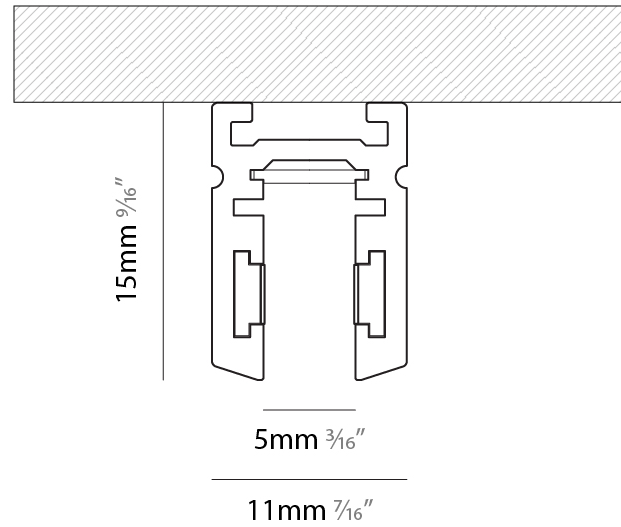

LED

OPTICAL

Beam Angle: 96
 Adjustability: Fixed

RATINGS AND CERTIFICATIONS

Certified By: CSA Certified to UL and CSA Standards
 IP rating: IP20

PROJECT	_____
TYPE	_____
SPECIFIER	_____
QUANTITY	_____
DATE	_____