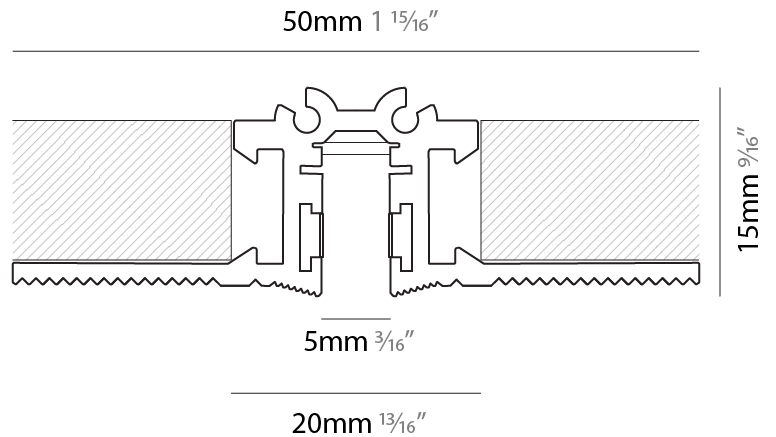

Light Distribution: Direct _____
 Diffuser: PMMA - Opal _____

ELECTRICAL

Dimming: Non-Dimmable / 0-10V Dimming _____

LED

OPTICAL

Beam Angle: 96 _____
 Adjustability: Fixed _____

RATINGS AND CERTIFICATIONS

Certified By: CSA Certified to UL and CSA Standards _____
 IP rating: IP20 _____